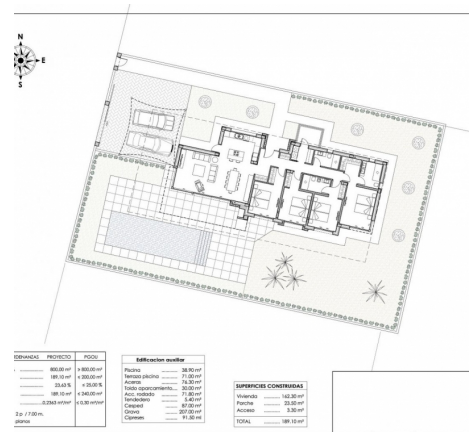

Ref.:

Consultar Precio

- Air Conditioning: Pre-Installed • Beach: 800 Meters • Double Bedrooms: 4 • Garden • Gated • Location: Coastal, Mountain • Near Schools • Number of Parking Spaces: 1 • Private Pool • Terrace: 71 Msq.