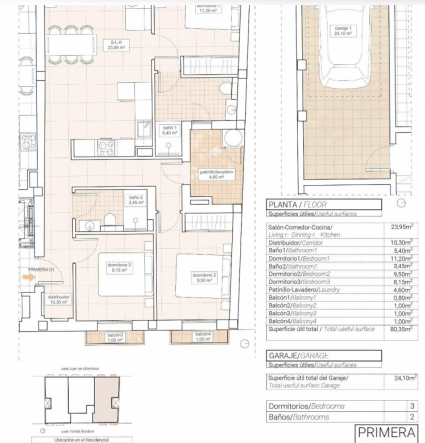

ENERGY RATING **B**

Ref.: 2-69147

(Nouvelle Construction) Appartement
HONDON DE LAS NIEVES (Pueblo)

250.000€

3 Chambres

2 Bains

92m² Plan d'étage

Monday to Friday
 10am until 5pm
 Saturday & Sunday
 by appointment