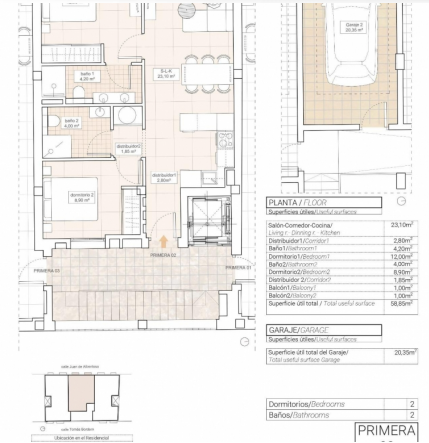

ENERGY RATING **B**

Ref.: 2-99892

(Nouvelle Construction) Appartement  
**HONDON DE LAS NIEVES (Pueblo)**

**198.000€**

2 Chambres

2 Bains

66m<sup>2</sup> Plan d'étage

Monday to Friday  
 10am until 5pm  
 Saturday & Sunday  
 by appointment